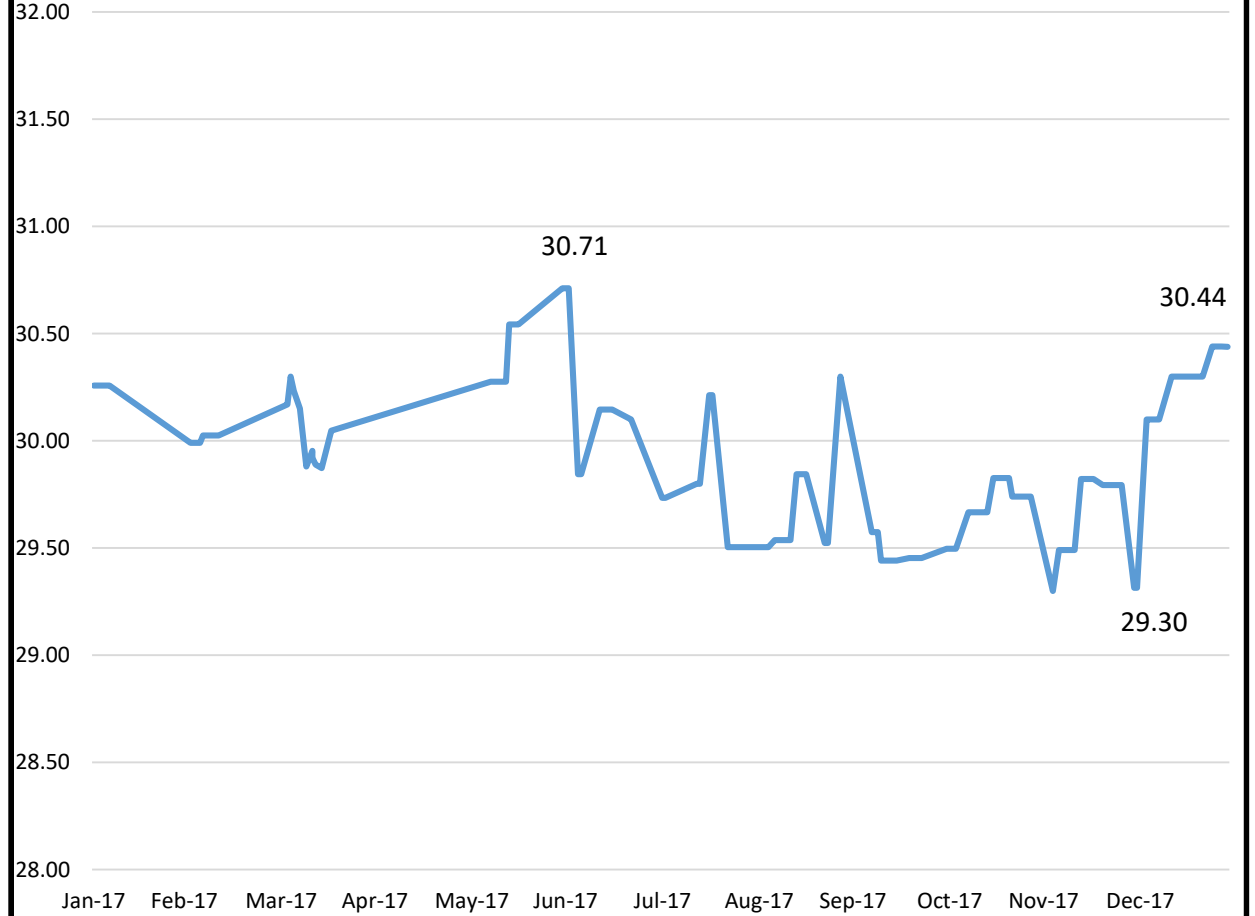

# Weekly LOOP Sour Crude Quality

LOOP Sour Volumetric Sulfur % AVG Weekly

LOOP Sour Volumetric API Gravity AVG Weekly

\*All values are volumetric averages