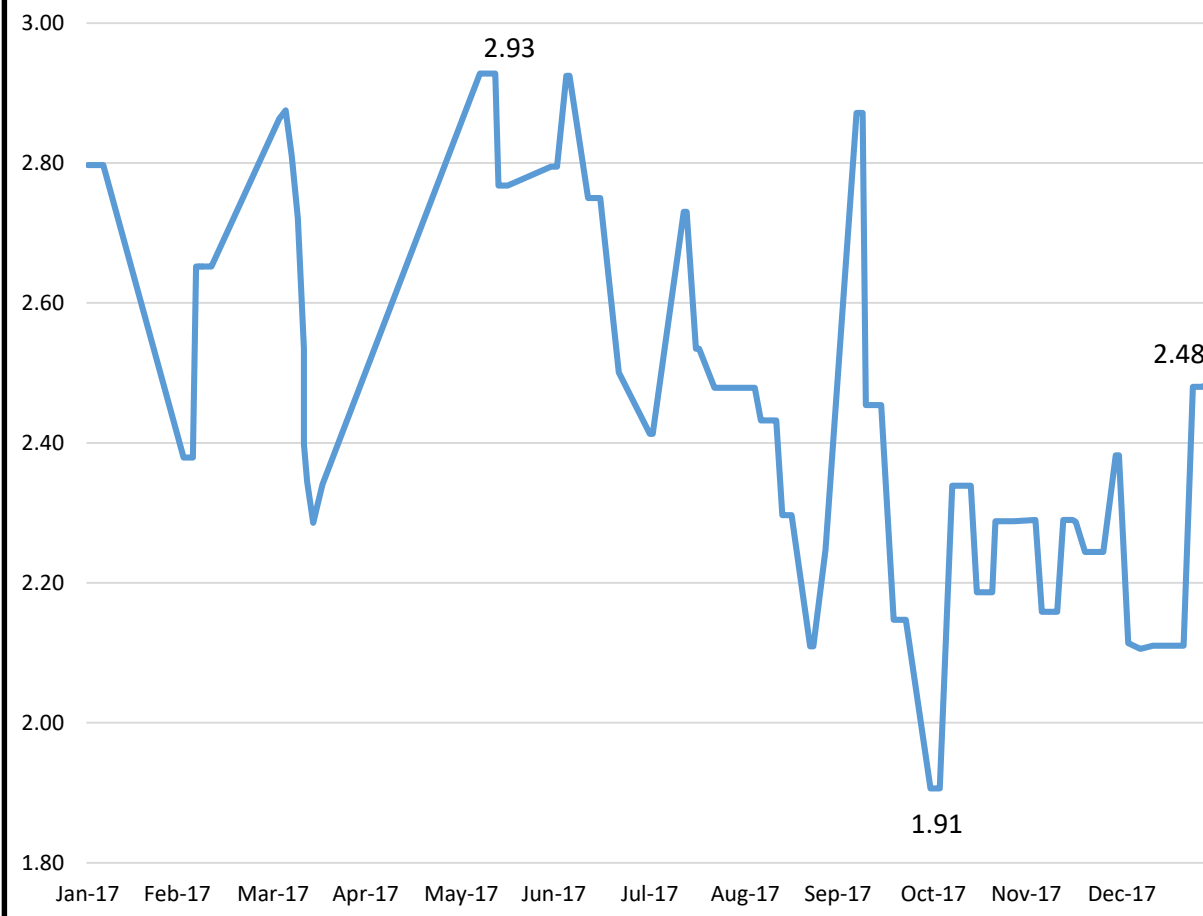

# Weekly LOOP Sour Crude Quality

LOOP Sour Volumetric Sulfur % AVG Weekly

LOOP Sour Volumetric API Gravity AVG Weekly

\*All values are volumetric averages